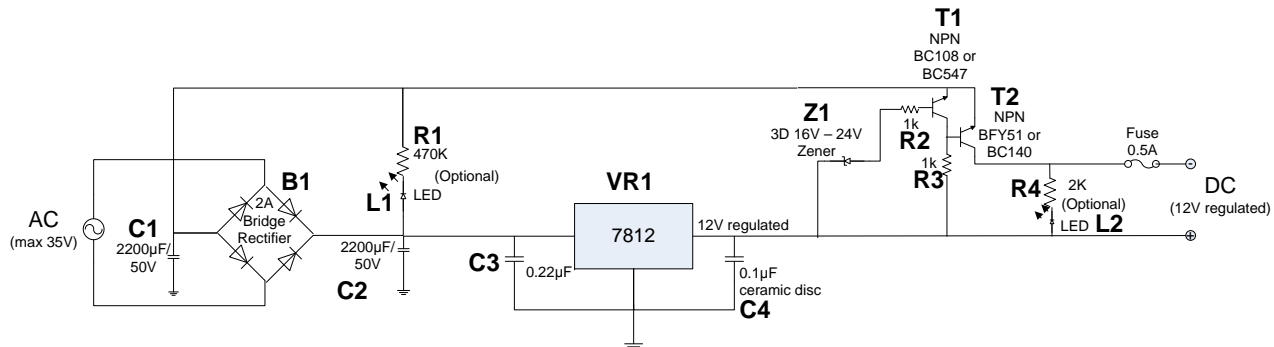

12V PSU

by your www.forge43.com

Project Description

- Construct a stabilized DC power supply unit with:
 - Any AC or DC input voltage between 12 and 35V
 - Max output 500mA
 - Overvoltage protection to 16V max
 - Fuse for short circuit protection

Circuit Schematic

12V REGULATED POWER SUPPLY WITH CURRENT AND VOLTAGE LIMIT PROTECTION

Prototyping

B1

C2

L1

R1

C4